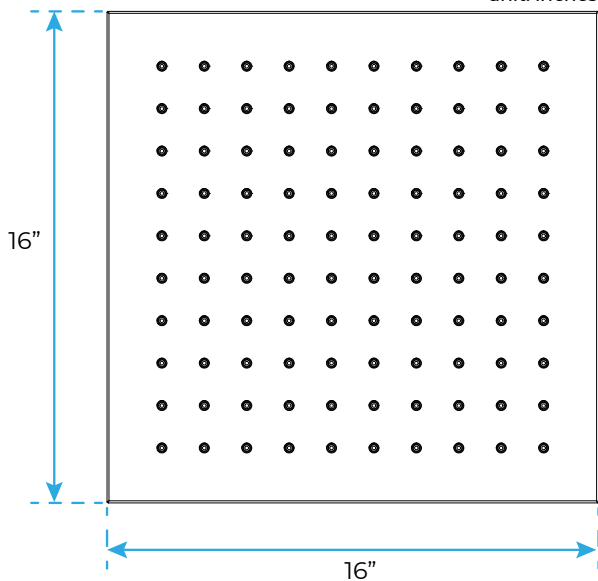

16" MATTE BLACK SQUARE COLOR CHANGING LED RAIN SHOWER HEAD (SOLID BRASS) SPECIFICATIONS

Shower Head

unit: inches

- Feature: Rainfall Shower
- Material: Brass
- Showerhead Flow Rate: 2.5 GPM
- Style: Contemporary
- Size: 16" (40cm)
- Water flow: 8 L / min
- Connection standard: G1/2
- Finish: Oil Rubbed Bronze Black
- With swivel ball joint and rubber seal
- Rubber nozzles, prevent blockage and easy cleaning

(If you have opted for LED option)

The LED light will change its color by detecting water temperature:

- 0-30°C (32-86°F): Blue LED ■
- 30-40°C (86-104°F): Green LED ■
- 40-50°C (104-122°F): Red LED ■
- 50-100°C (122-212°F): Flashing Red LED ■ ■ ■